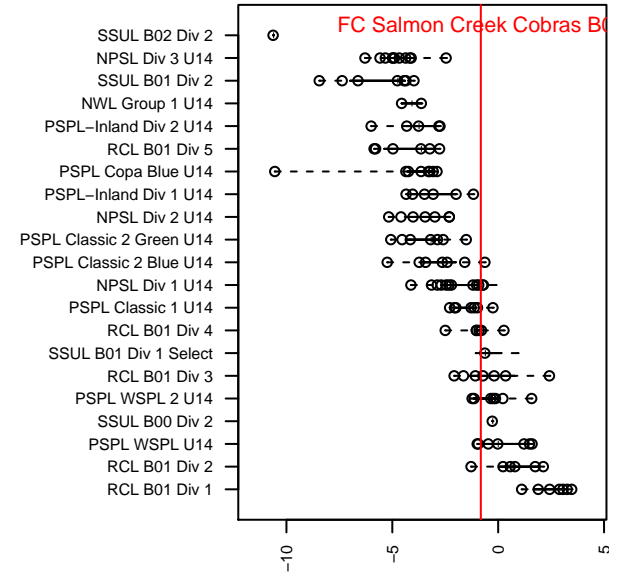

## FC Salmon Creek Cobras B01

Futbol Club Salmon Creek  
 Salmon Creek, WA  
 B01 total strength=1168  
 attack=5.57 defense=2.29  
 fall league = PTT B01 Div 1 Green  
 spr league = Spr OYS B01 Premier White  
 notes= 2013 was Pacific FC Cobras;

alt names used:  
 FCSC B01 Cobras  
 FCSC B01 Cobras  
 FCSC B01 Cobras  
 FCSC B01 Cobras  
 FCSC B01 Cobras  
 FCSC B01 Cobras  
 FCSC B01 Cobras

Venues played:  
 2015 Clash At the Border Silver/Bronze/Copper  
 2015 Beaverton Cup BU14 Silver  
 2015 Mt Hood Challenge U14  
 2015 PTT B01 Division 1 Green  
 2015 Spr OYS B01 Premier White  
 2015 WYS Presidents Cup B01 Division 2

**attack and defense variance (black dot)  
relative to other teams  
and top 10 in region**

**attack and defense rating  
relative to others at age  
and all opponents in last 13 months**

**Performance relative to 13 month average**